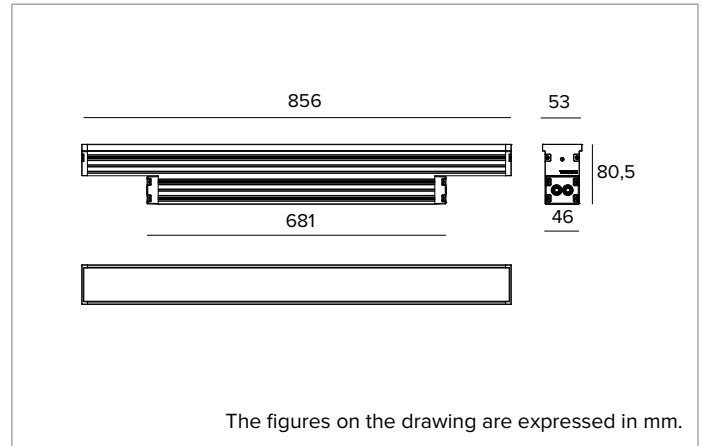

SOURCE

High Power High Efficiency Ra80 linear LED board. Ra90 on request.

Energy efficiency class: E

Nominal power: 36W

Nominal flux: 4845lm

Colour rendering index: 80

Rf: 83

Rg: 97.3

CCT nominal: 2700K

SDCM: 3

Lifetime (L80/B10): >50000h tq +25°C

ILLUMINOTECHNICAL CHARACTERISTICS

Internal optical system composed of a primary cylindrical glass lens, a high reflectance anodised aluminium reflector and an integrated holographic filter. Grazing light version.

Optic: HYBRID

Beam angles: GRZ

Optical efficiency: 83%

Fixture flux: 4026lm

Luminous efficacy: 101lm/W

Photobiological safety: Compliant with RG1 low risk group

MECHANICAL CHARACTERISTICS

Extruded anodised aluminium 15µ body. Extra clear 5mm thick glass flat screen. The body of the fixture is adjustable and can be installed away from the mounting surface using accessory snap brackets.

Colour and finish: Aluminium

Dimensions: L=856mm

Weight: 3.6Kg

Version: INTEGRATED DRIVER

Degree of protection: IP66,IP67

Mechanical Resistance: IK08

ELECTRICAL CHARACTERISTICS

Integrated driver version. Complete with electronic ON-OFF power supply. Pre-cabled with a 1 metre 3x1mm² H07RN-F cable. Luminaire compliant with EN 60598-2-22 for power supply from a centralised emergency system CPSS (Central Power Supply System), not incorporated in the luminaire - high risk areas excluded. The default power and flux are 100% in AC and 100% in DC.

Fixture Power: 40W

Power supply: 220-240Vac 50/60Hz

Insulation Class: CLASS 1

Type of driver / Control: ON-OFF

Driver included: YES

Class F: YES

SAFE FLICKER: PstLM=<1 and SVM=<0.4 (IEC TR 61547-1 and IEC TR 63158), to ensure a more comfortable and safe light

Ambient temperature: -25°C / +35°C

INSTALLATION

To be completed with stainless steel adjustable brackets.

NOTES

Uses the "Waterblock Smart" technical solution that involves resin coating the connection cables, limiting the risk of humidity reaching the driver or the fixture. 110-277Vac version available on request.

WARRANTY

5 years.

WARNING

Luminaire designed for disposal/recycling at end-of-life. Replaceable (LED only) light source by a professional. Replaceable control gear by a professional.

Due to the technological evolution of the electronic components, the data provided may be updated, and as such, confirmation must be requested during the order process.

Luminous flux and power supply have +/-10% tolerances with respect to the indicated value. tq +25°C (CIE 121).

We reserve the right to make technical changes.

Targetti Sankey S.r.l.
Via Pratese, 164
50145 Firenze - Italy
Tel: +39 055 37911
targetti.com
targetti@targetti.com

CCIAA Firenze
Share Capital:
€ 500.000,00
VAT N. (IT):
01537660480
R.E.A: FI-275656

TARGETTI